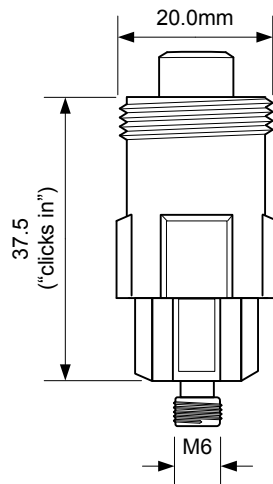

# CLICKERSWITCHHB

Drawing verified  
correct as of:

27/07/2009

DRAWN BY

RM

REVISED

SCALE

1: 1