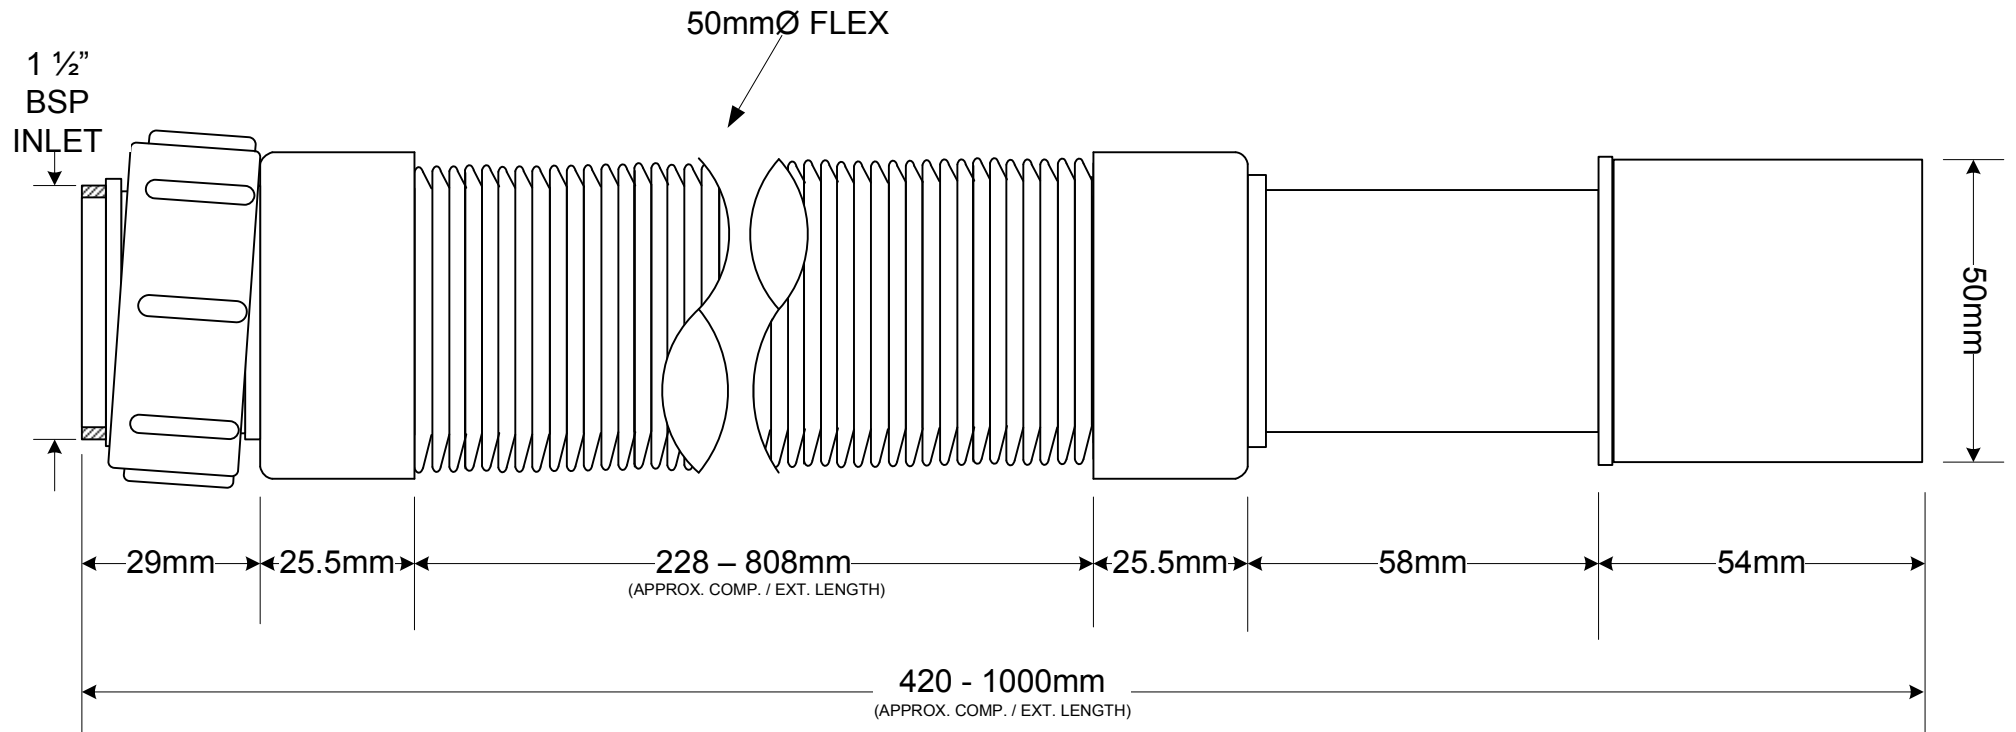

# FLX-HC27

© McALPINE  
10/03/10

Drawing verified  
correct as of:

02.04.10  
D.E

DRAWN BY

Ross Kennedy

REVISED

15.08.11

FILENAME

FLX-HC27.VSD

SCALE

1: 1.25

DATE

10.03.10