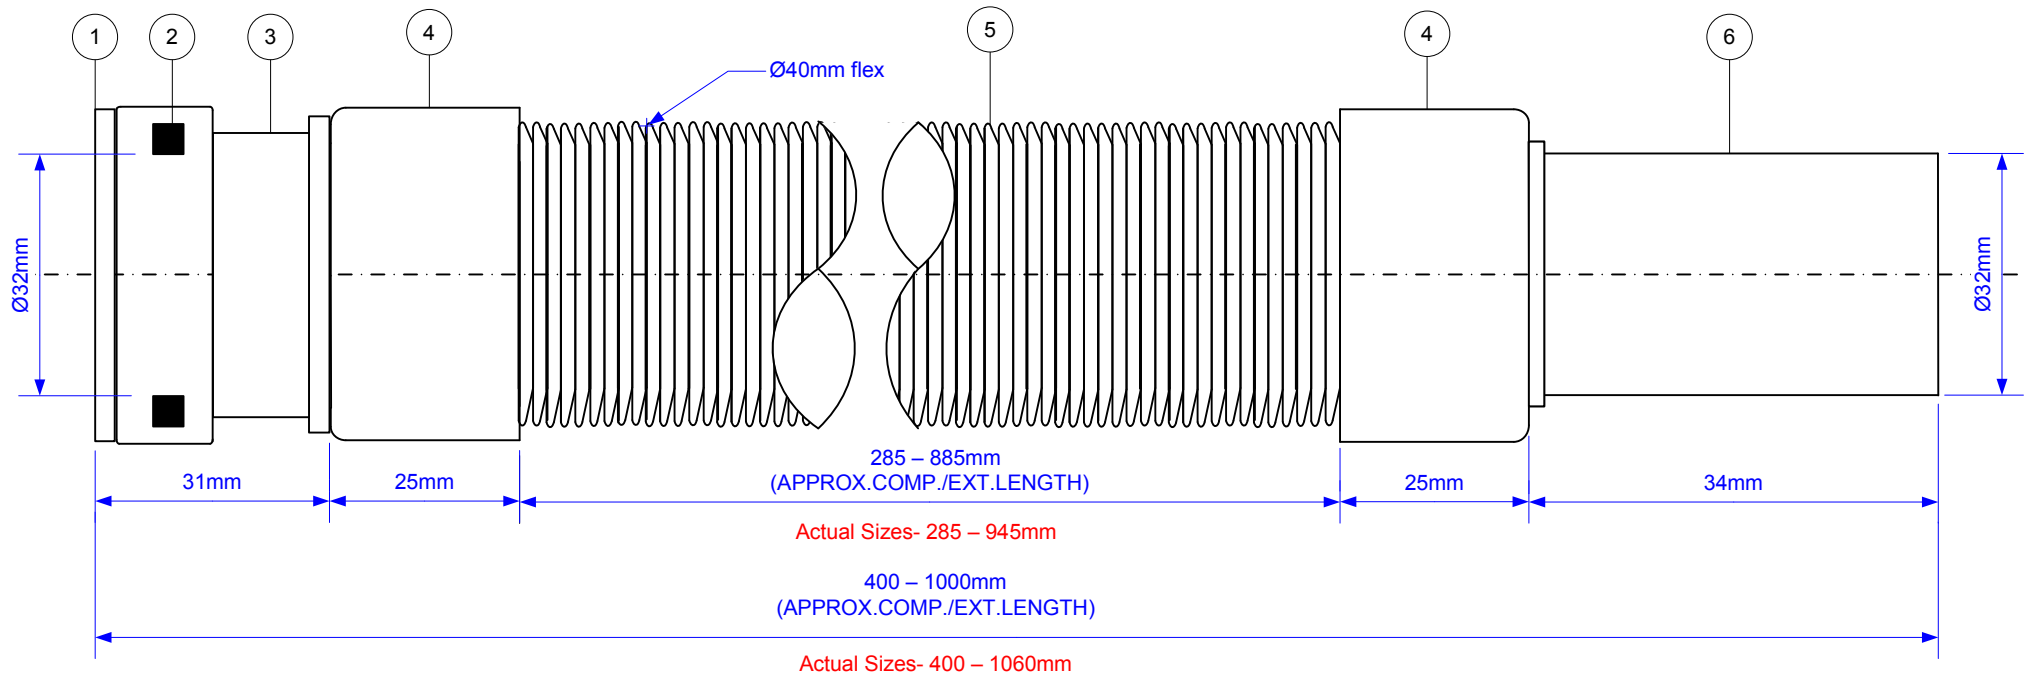

Code:

FLX32MP-S

| NO.s. | Parts. | Qty: |
|-------|------------------|------|
| 1. | CC-RING-32MM | 1 |
| 2. | CC-SEAL-32MM | 1 |
| 3. | CC-WALRAVEN-32MM | 1 |
| 4. | CC-COLLAR-40MM | 2 |
| 5. | FLEX-CC1-1140 | 1 |
| 6. | CC-32MM | 1 |

© McALPINE
05/11/14

Drawing verified correct as of:

| | | | | | |
|----------|-----------|---------|----------|----------|---------------|
| DRAWN BY | M.GILMOUR | REVISED | 12/11/14 | FILENAME | FLX32MP-S.VSD |
| | | SCALE | 1: 1 | DATE | 05/11/14 |