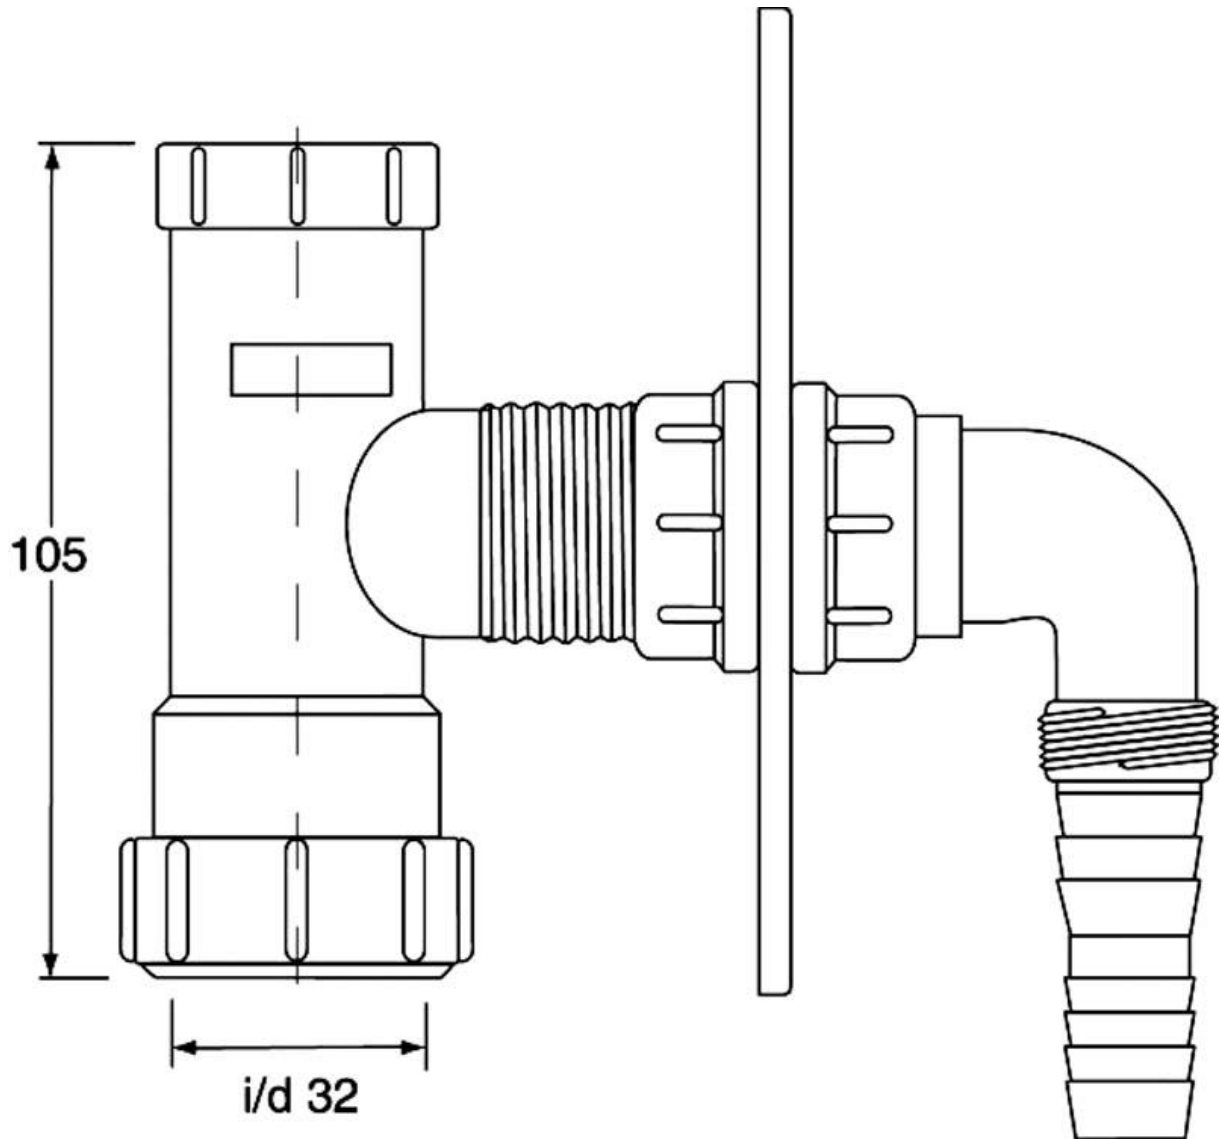

Code:

HC14WM32

Drawing verified correct as of:	DRAWN BY	REVISED	FILENAME
		SCALE	DATE