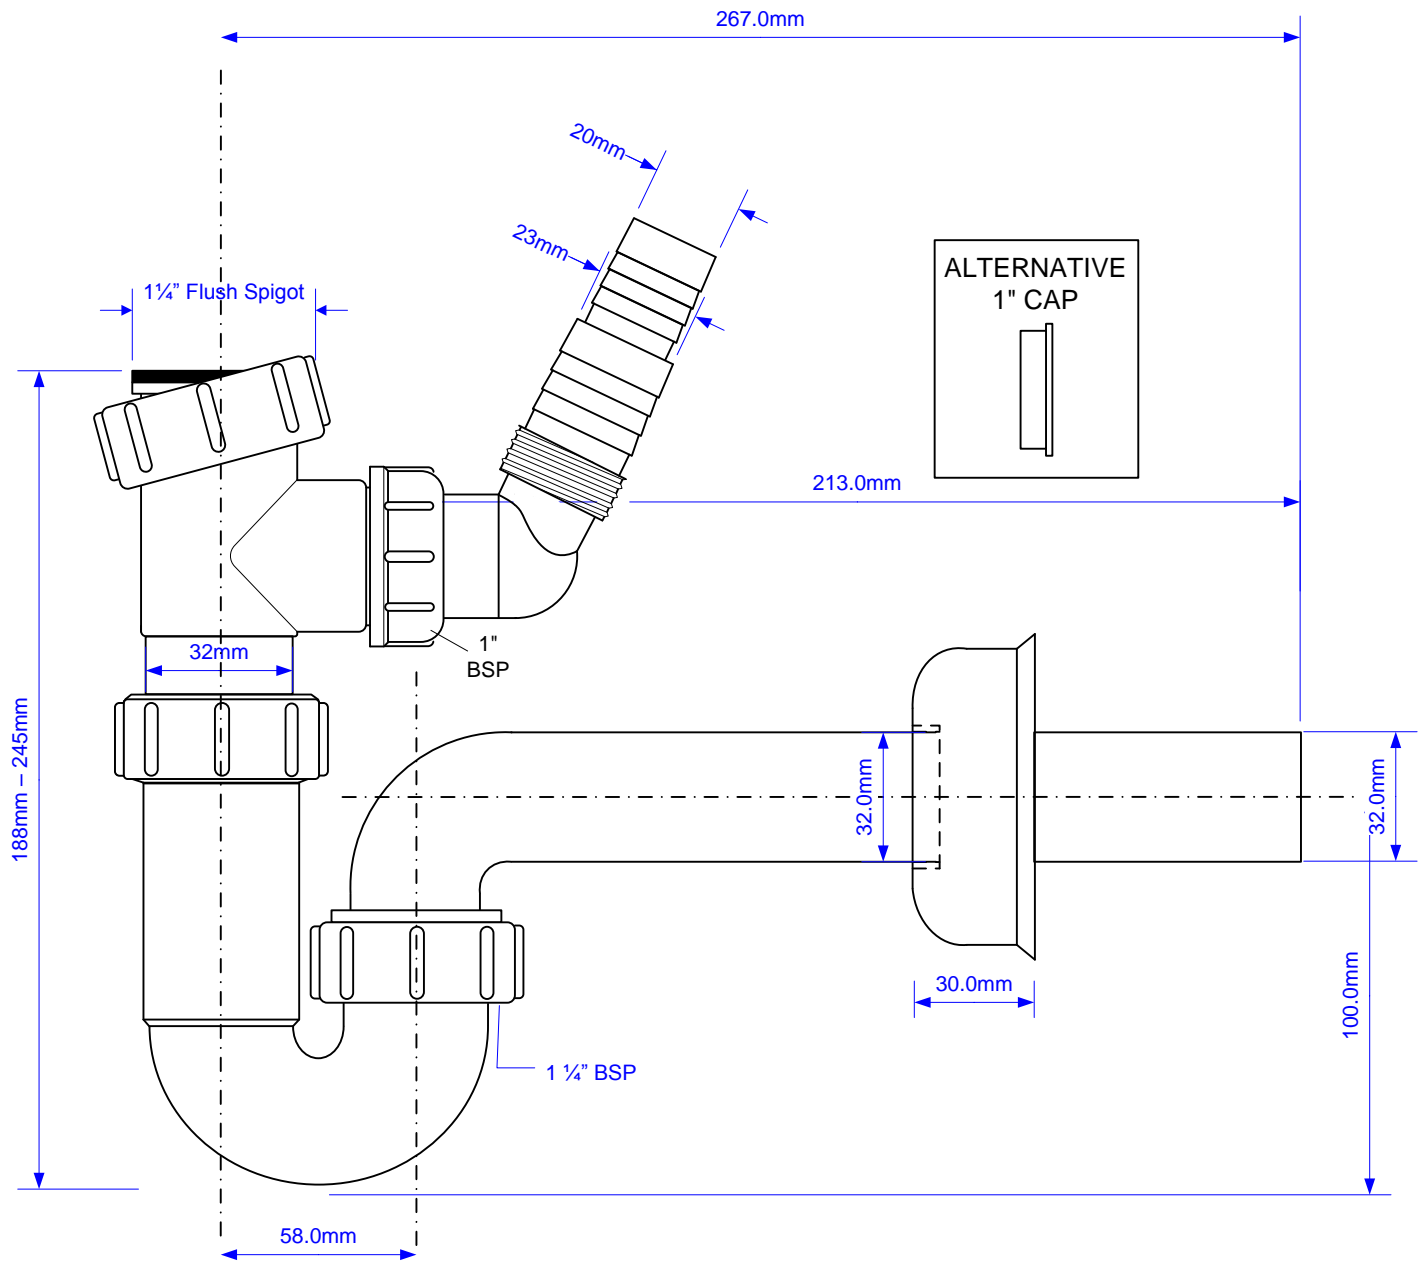

Code:

HC4PF32WM

DRAWN BY

S.D.

REVISED

SCALE

FILE NAME

DATE