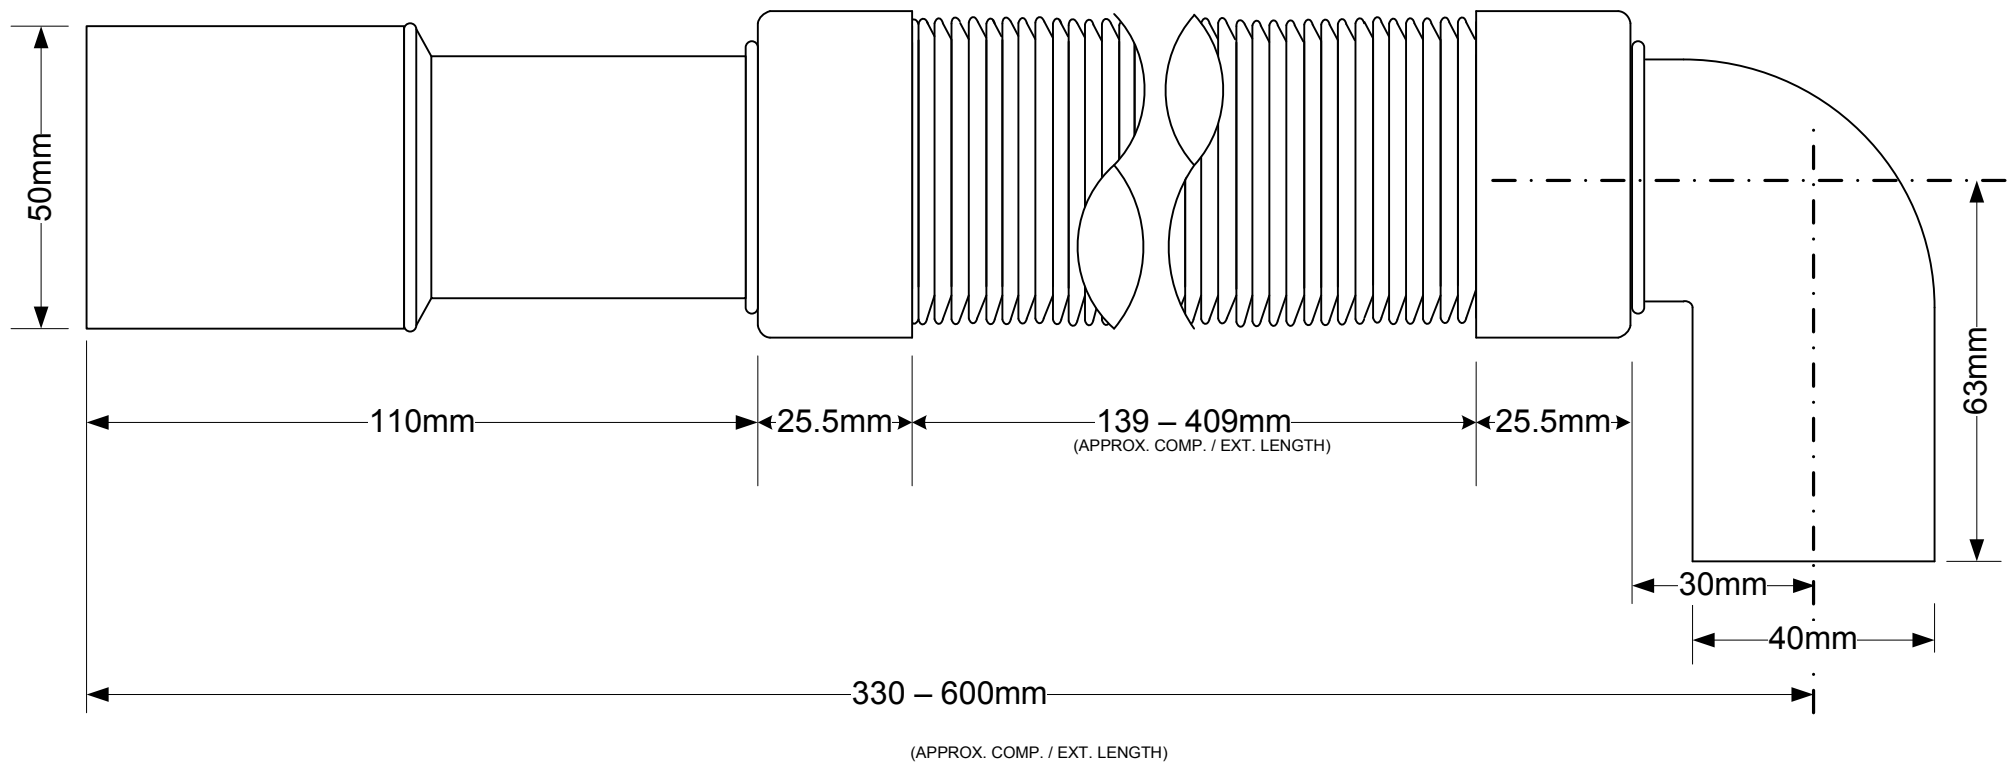

Code:

HC745

© McALPINE
24/02/10

Drawing verified
correct as of:

24.02.10
D.E

DRAWN BY

ELLEN McLELLAN

REVISED

24.02.10

FILENAME

HC745.VSD

SCALE

1: 1.25

DATE

24.02.10