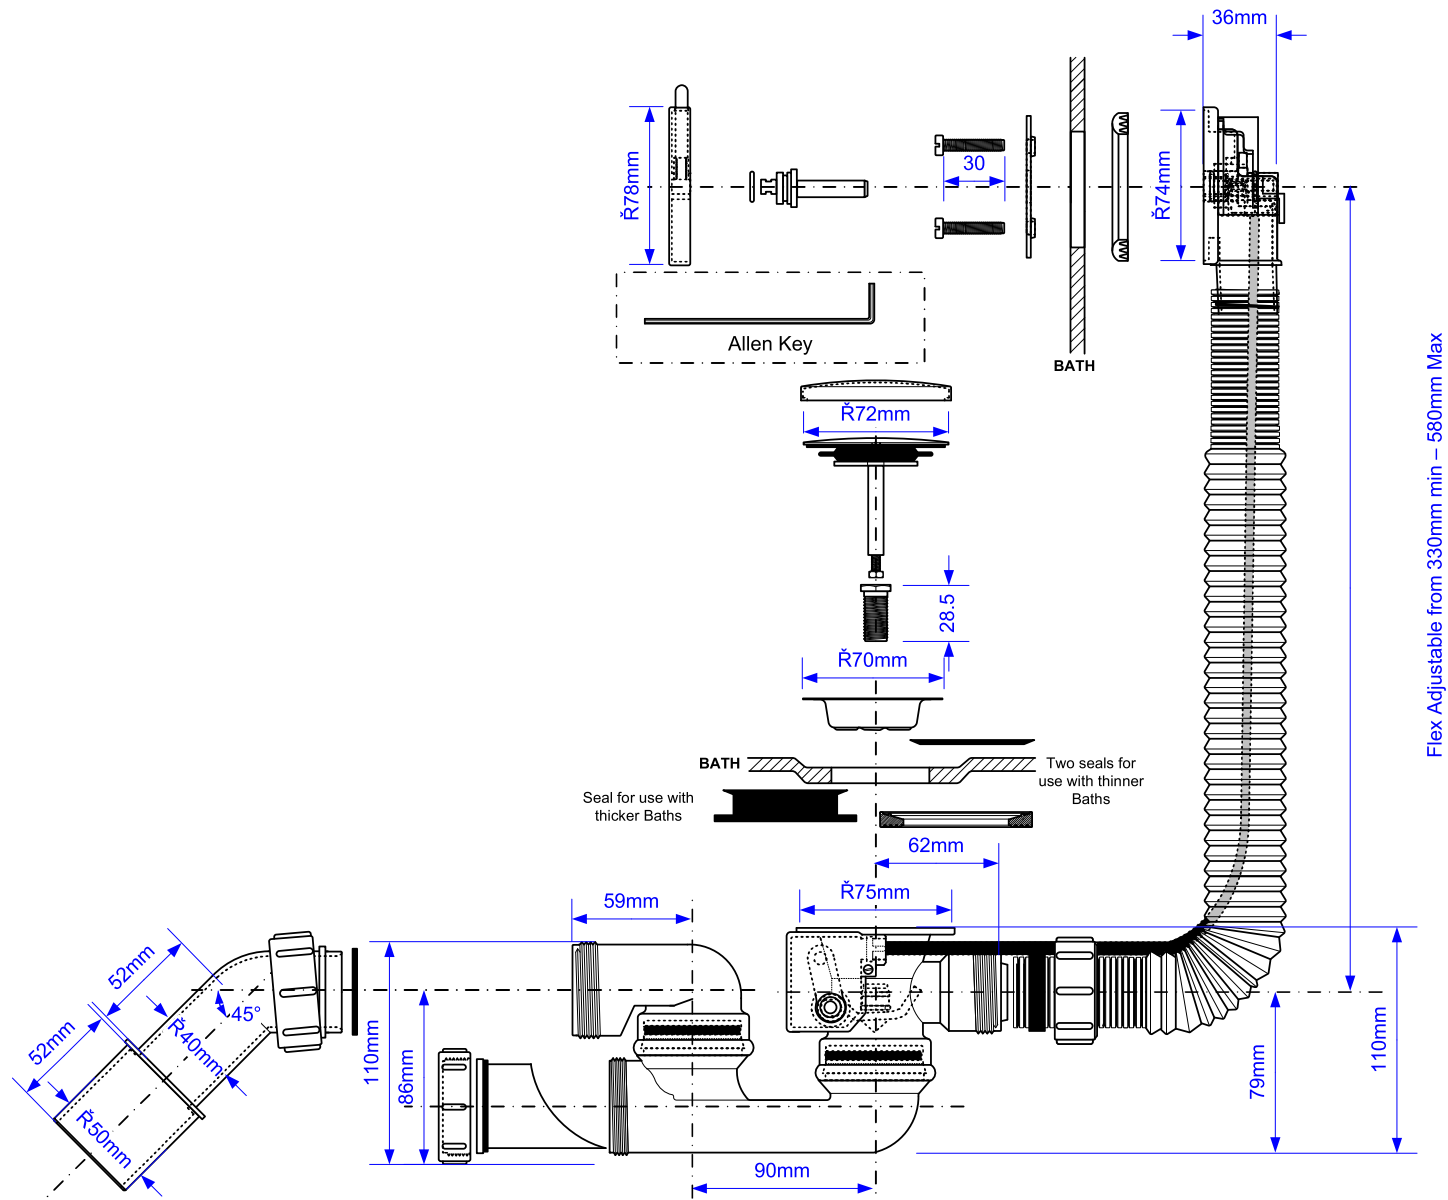

Code:

MP31SSF-WHBR

Drawing verified correct as of:

DRAWN BY

REVISED

FILENAME

MP31SSF-WHBR

SCALE

DATE